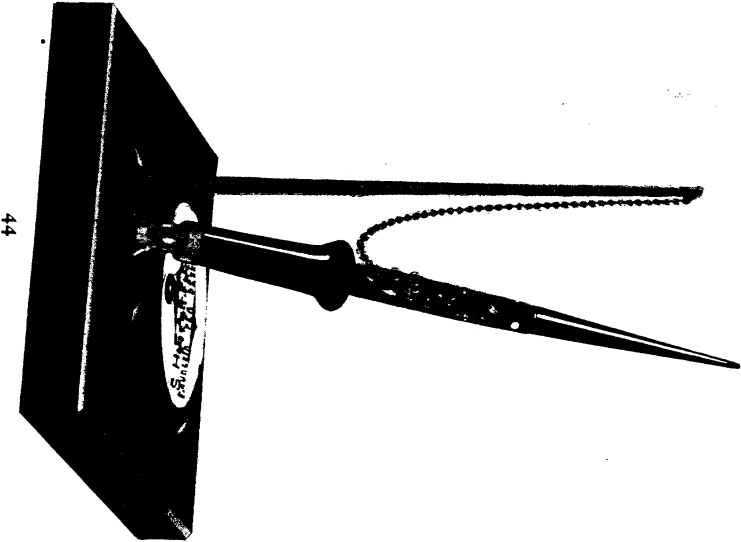

Spring and chain attachments are supplied as standard equipment on all sets. If the spring and chain attachment is not wanted, or if a long (24 inch) chain is desired the order must so specify.

The No. 40 set is designed for the hotel using the card registering system. Spring steel clips hold the register card in place and the Lifetime desk fountain-pen rests in ready writing position in the unbreakable receptacle. Base covered with pin seal black leather.

No. 40 (Pagek)—Patent. For hotels using the card registering system. Base measures 3 5/8 inches and covered with best grade black pin seal leather. Receptacle of jet black unbreakable Kadite. Complete with one jade Lifetime desk fountain-pen. See illustration. List $25.00

No. 44 (Pakya)—Single set, base of jet black Carrara glass either highly polished or satin finish, size 5 1/2 x 7 1/4 inches. Receptacle of jet black unbreakable Kadite. Space for ad measures 3 1/2 inches in diameter. Hand colored glass ad furnished. Complete with one jade Lifetime desk fountain-pen. See illustration. List $22.50

No. 45 (Panno)—Same as No. 44 except the glass disc furnished for ad is plain. List $20.00

••••• 1 1/2" •••••